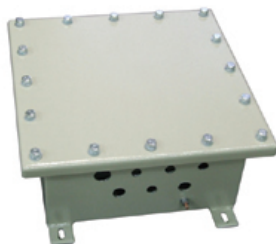

ENCLOSURES AND SWITCHGEARS FOR NAVAL INDUSTRY

CONTROL PANELS

We would like to offer control panels made according to the documentation fitted to customers' needs. Control panels are made of steel plates and covered with powder coating. Their main destination is exploitation on vessels – as control panels on the bridge and in the engine room.

ENCLOSURES AND SWITCHGEARS

We offer enclosures and complete switchgear equipped according to customers' needs. Enclosures are made of steel plates covered with powder coating. Depending on requirements they can also be made of stainless steel. There is a possibility to fit the enclosure to any designed application, like for example: navigation board, synoptic board etc.